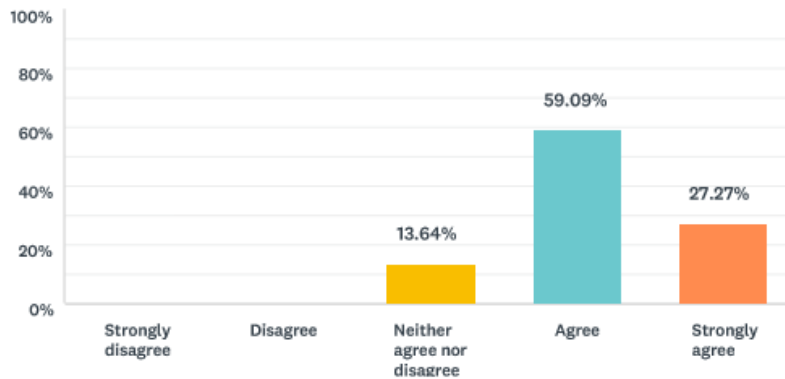

ANSWER CHOICES	RESPONSES	
Strongly disagree	0.00%	0
Disagree	0.00%	0
Neither agree nor disagree	13.64%	3
Agree	54.55%	12
Strongly agree	31.82%	7
<b>TOTAL</b>		<b>22</b>

**Q16 My coach tells me what I am got at**

ANSWER CHOICES	RESPONSES	
Strongly disagree	0.00%	0
Disagree	4.55%	1
Neither agree nor disagree	4.55%	1
Agree	63.64%	14
Strongly agree	27.27%	6
<b>TOTAL</b>		<b>22</b>

**Q17 My coach tells me what I need to work on**

ANSWER CHOICES	RESPONSES	
Strongly disagree	0.00%	0
Disagree	0.00%	0
Neither agree nor disagree	0.00%	0
Agree	54.55%	12
Strongly agree	45.45%	10
<b>TOTAL</b>		<b>22</b>

**Q18 My coach shows me how to get better**