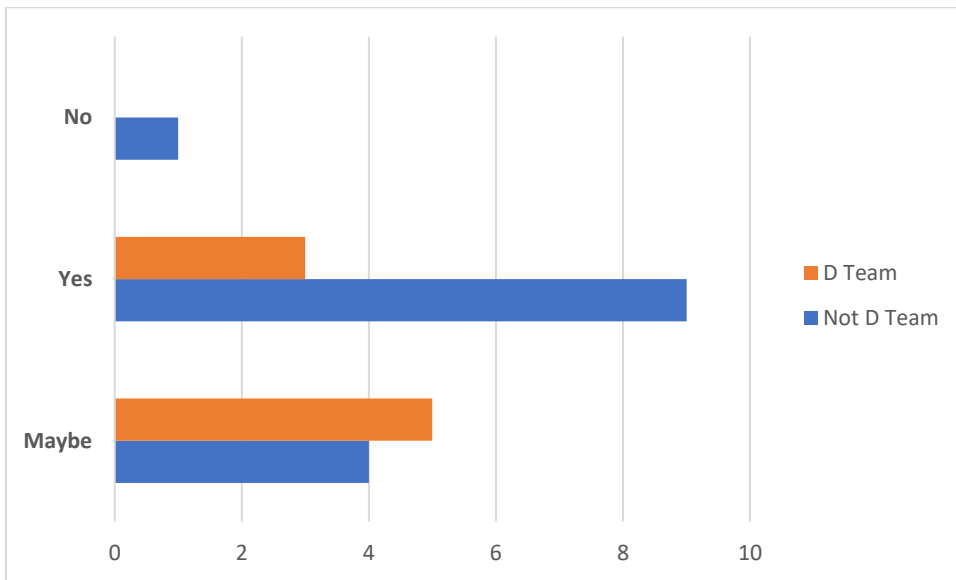

NEVER	RARELY	SOMETIMES	USUALLY	ALWAYS	TOTAL	WEIGHTED AVERAGE
☆	4.55% 1	27.27% 6	45.45% 10	18.18% 4	4.55% 1	22	2.91