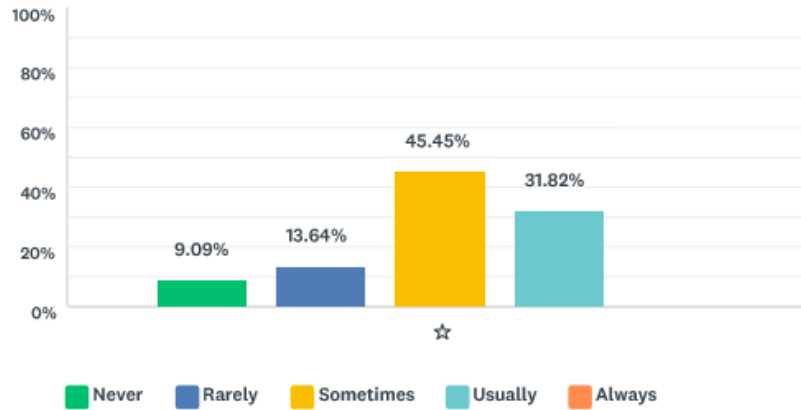

Q4 My coach spends time free skiing