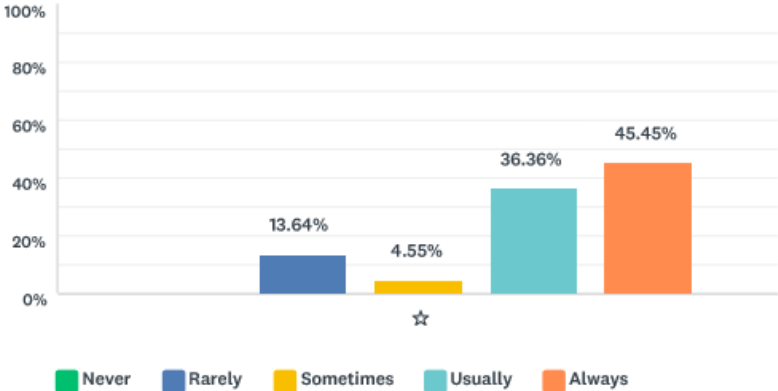

### Q9 My coach talks to me at lunch or after training

	NEVER	RARELY	SOMETIMES	USUALLY	ALWAYS	TOTAL	WEIGHTED AVERAGE
☆	4.55% 1	27.27% 6	45.45% 10	18.18% 4	4.55% 1	22	2.91

**Q10 My coach is on time?**

	NEVER	RARELY	SOMETIMES	USUALLY	ALWAYS	TOTAL	WEIGHTED AVERAGE
☆	0.00%	13.64%	4.55%	36.36%	45.45%	22	4.14
	0	3	1	8	10		