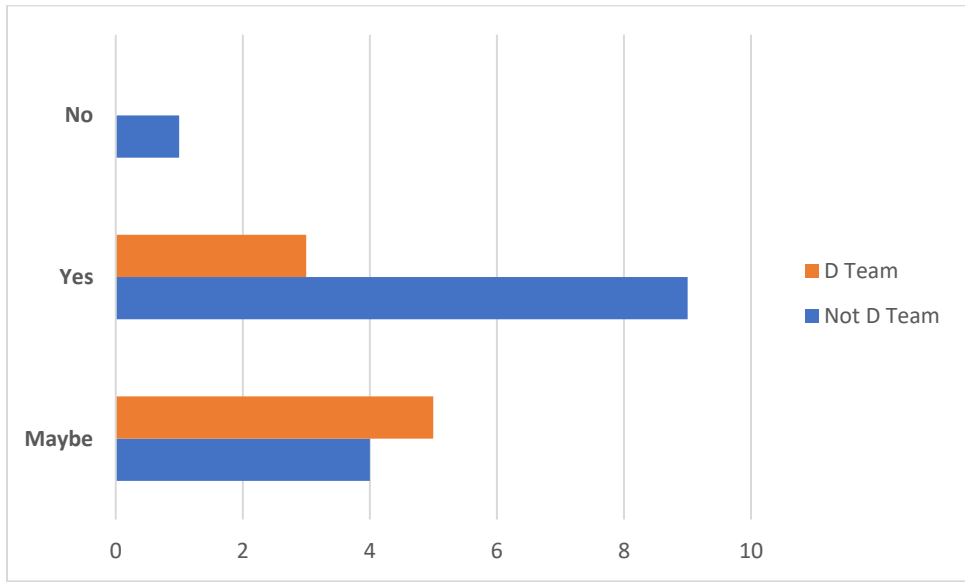

Q14 My coach knows me

ANSWER CHOICES	RESPONSES	
Strongly disagree	0.00%	0
Disagree	0.00%	0
Neither agree nor disagree	4.55%	1
Agree	59.09%	13
Strongly agree	36.36%	8
TOTAL		22