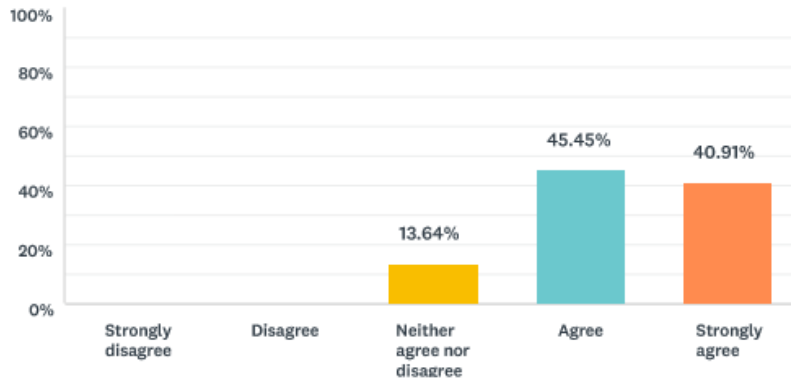

Q21 My coach treats all the kids the same

ANSWER CHOICES	RESPONSES	
Strongly disagree	0.00%	0
Disagree	0.00%	0
Neither agree nor disagree	13.64%	3
Agree	45.45%	10
Strongly agree	40.91%	9
TOTAL		22