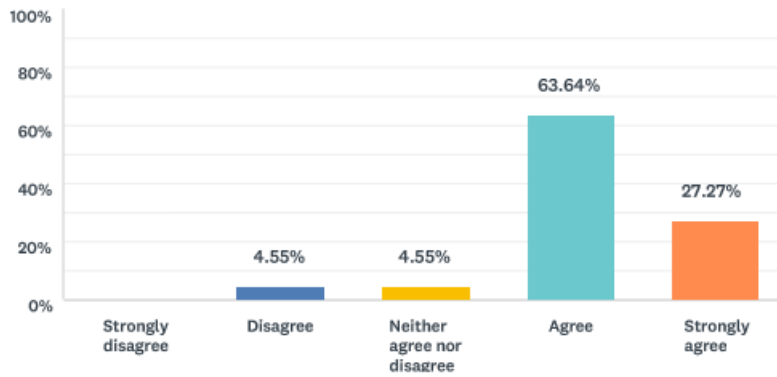

**Q12 I would like a skiing report card?**

ANSWER CHOICES	RESPONSES	
Yes	54.55%	12
No	18.18%	4
Maybe	27.27%	6
<b>TOTAL</b>		<b>22</b>

**Q13 My coach looks happy to be at FF**

ANSWER CHOICES	RESPONSES	
Strongly disagree	0.00%	0
Disagree	0.00%	0
Neither agree nor disagree	4.55%	1
Agree	45.45%	10
Strongly agree	50.00%	11
<b>TOTAL</b>		<b>22</b>

**Q14 My coach knows me**

ANSWER CHOICES	RESPONSES	
Strongly disagree	0.00%	0
Disagree	0.00%	0
Neither agree nor disagree	4.55%	1
Agree	59.09%	13
Strongly agree	36.36%	8
<b>TOTAL</b>		<b>22</b>

**Q15 My coach helps me get better**

ANSWER CHOICES	RESPONSES	
Strongly disagree	0.00%	0
Disagree	0.00%	0
Neither agree nor disagree	13.64%	3
Agree	54.55%	12
Strongly agree	31.82%	7
<b>TOTAL</b>		<b>22</b>

**Q16 My coach tells me what I am got at**