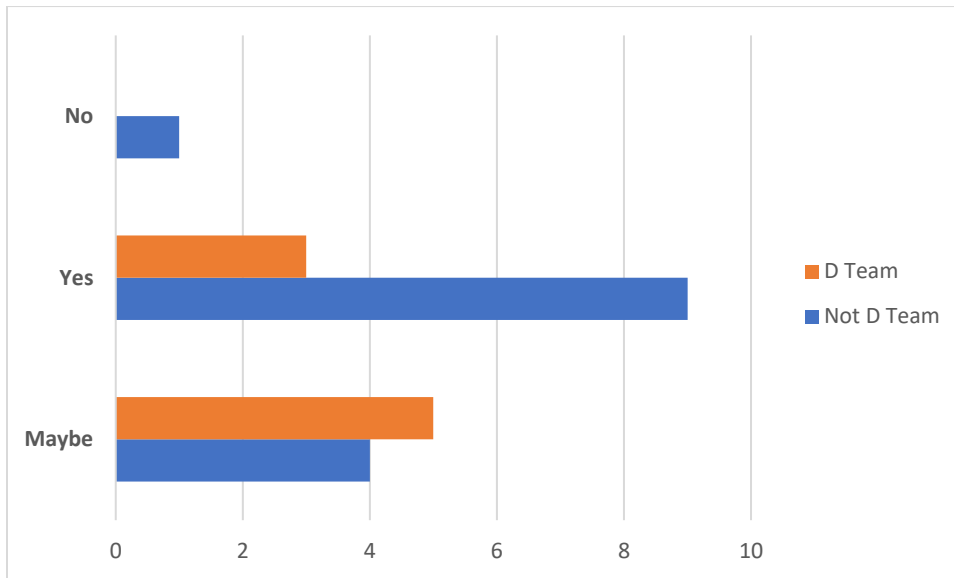

Q22 My coach cheers for me

ANSWER CHOICES	RESPONSES	
Strongly disagree	0.00%	0
Disagree	0.00%	0
Neither agree nor disagree	9.09%	2
Agree	54.55%	12
Strongly agree	36.36%	8
TOTAL		22