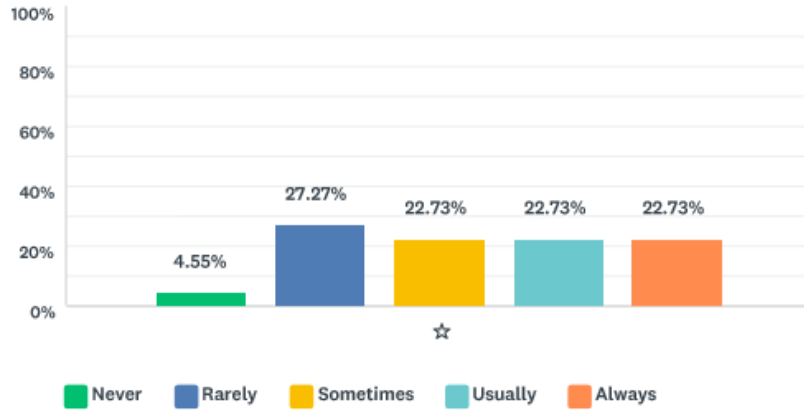

Q6 My coach spends time on moguls

	NEVER	RARELY	SOMETIMES	USUALLY	ALWAYS	TOTAL	WEIGHTED AVERAGE
☆	4.55%	27.27%	22.73%	22.73%	22.73%	22	3.32
	1	6	5	5	5