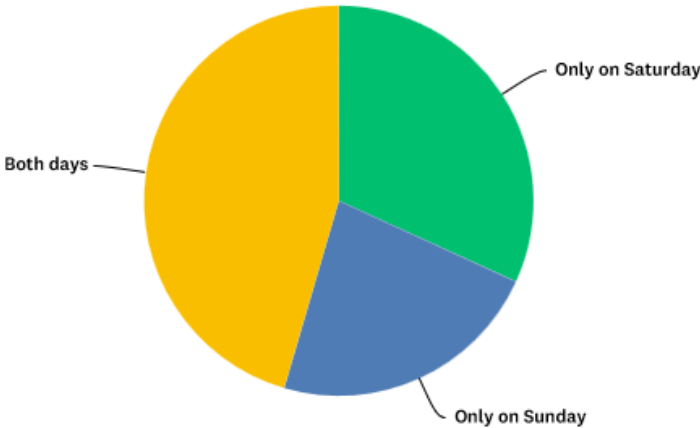

**Q1 I come to Fortune?**

ANSWER CHOICES	RESPONSES	
Only on Saturday	31.82%	7
Only on Sunday	22.73%	5
Both days	45.45%	10
TOTAL		22

**Q2 I am on the D team?**

ANSWER CHOICES	RESPONSES	
Yes	36.36%	8
No	63.64%	14
TOTAL		22

### Q3 My coach spends time teaching me skiing techniques?

	NEVER	RARELY	SOMETIMES	USUALLY	ALWAYS	TOTAL	WEIGHTED AVERAGE
☆	0.00% 0	0.00% 0	13.64% 3	59.09% 13	27.27% 6	22	4.14