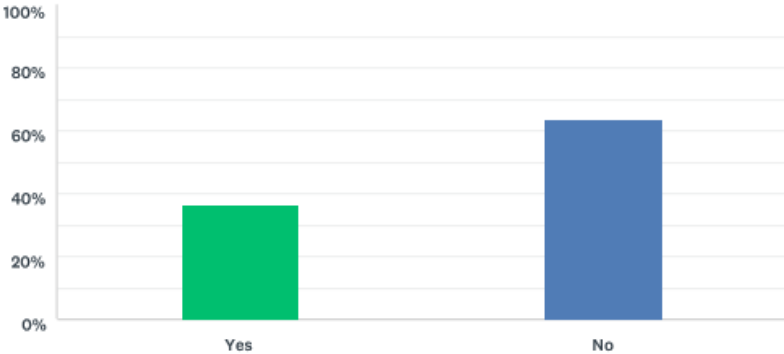

**Q1 I come to Fortune?**

ANSWER CHOICES	RESPONSES	
Only on Saturday	31.82%	7
Only on Sunday	22.73%	5
Both days	45.45%	10
TOTAL		22

**Q2 I am on the D team?**

ANSWER CHOICES	RESPONSES	
Yes	36.36%	8
No	63.64%	14
TOTAL		22

### Q3 My coach spends time teaching me skiing techniques?

	NEVER	RARELY	SOMETIMES	USUALLY	ALWAYS	TOTAL	WEIGHTED AVERAGE
☆	0.00% 0	0.00% 0	13.64% 3	59.09% 13	27.27% 6	22	4.14