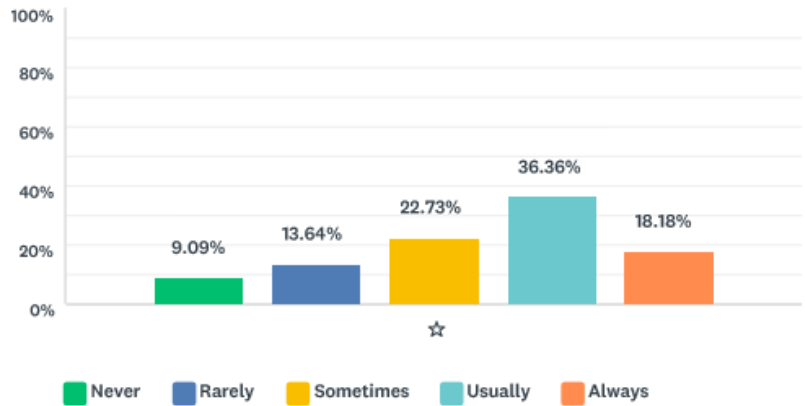

Q8 My coach spends time on boxes and rails

	NEVER	RARELY	SOMETIMES	USUALLY	ALWAYS	TOTAL	WEIGHTED AVERAGE
☆	9.09%	13.64%	22.73%	36.36%	18.18%	22	3.41
	2	3	5	8	4