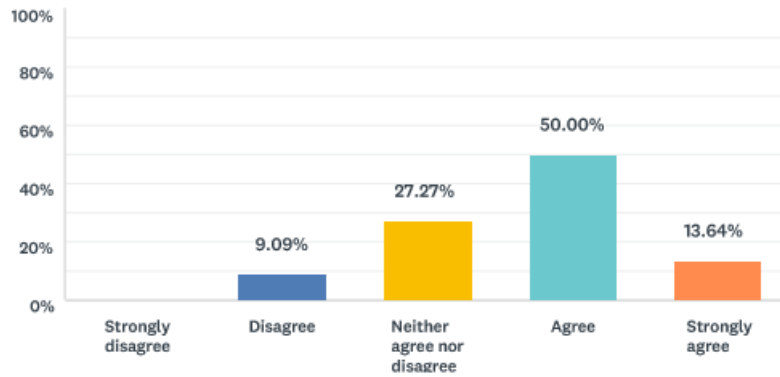

ANSWER CHOICES	RESPONSES	
Strongly disagree	0.00%	0
Disagree	0.00%	0
Neither agree nor disagree	0.00%	0
Agree	54.55%	12
Strongly agree	45.45%	10
<b>TOTAL</b>		<b>22</b>

**Q18 My coach shows me how to get better**

ANSWER CHOICES	RESPONSES	
Strongly disagree	0.00%	0
Disagree	0.00%	0
Neither agree nor disagree	13.64%	3
Agree	59.09%	13
Strongly agree	27.27%	6
<b>TOTAL</b>		<b>22</b>

**Q19 My coach helps me when I am scared**