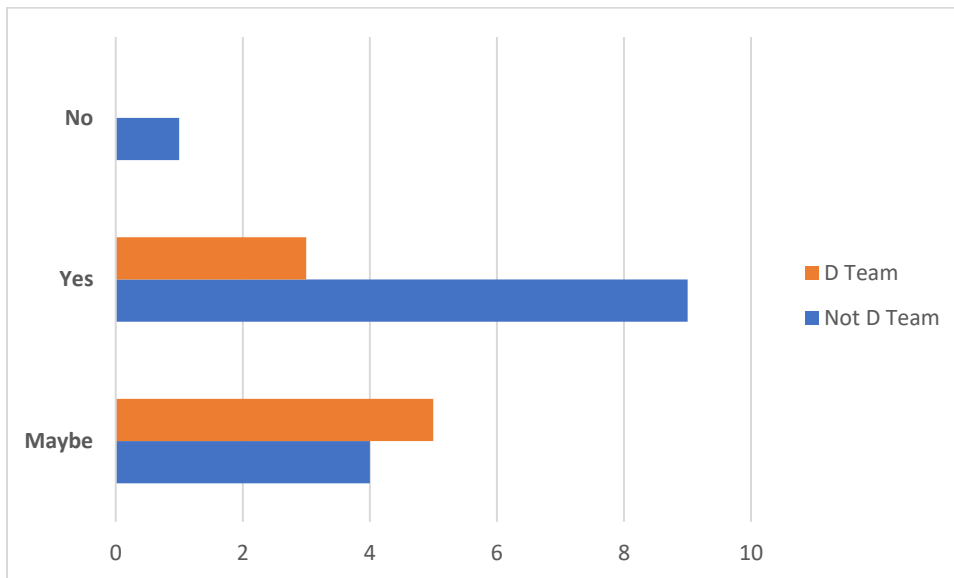

Q16 My coach tells me what I am got at

ANSWER CHOICES	RESPONSES	
Strongly disagree	0.00%	0
Disagree	4.55%	1
Neither agree nor disagree	4.55%	1
Agree	63.64%	14
Strongly agree	27.27%	6
TOTAL		22