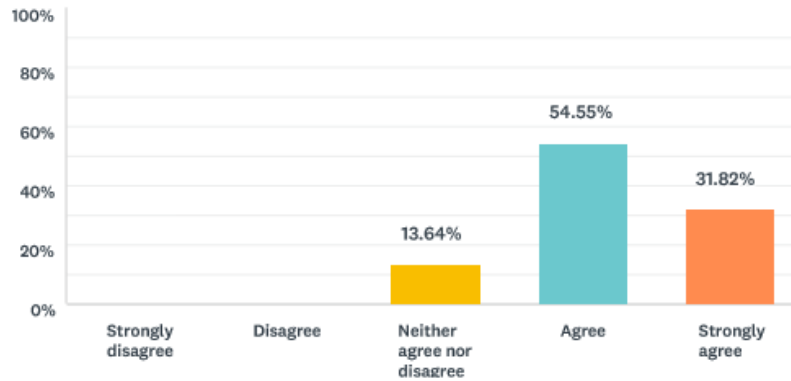

Q15 My coach helps me get better

ANSWER CHOICES	RESPONSES	
Strongly disagree	0.00%	0
Disagree	0.00%	0
Neither agree nor disagree	13.64%	3
Agree	54.55%	12
Strongly agree	31.82%	7
TOTAL		22