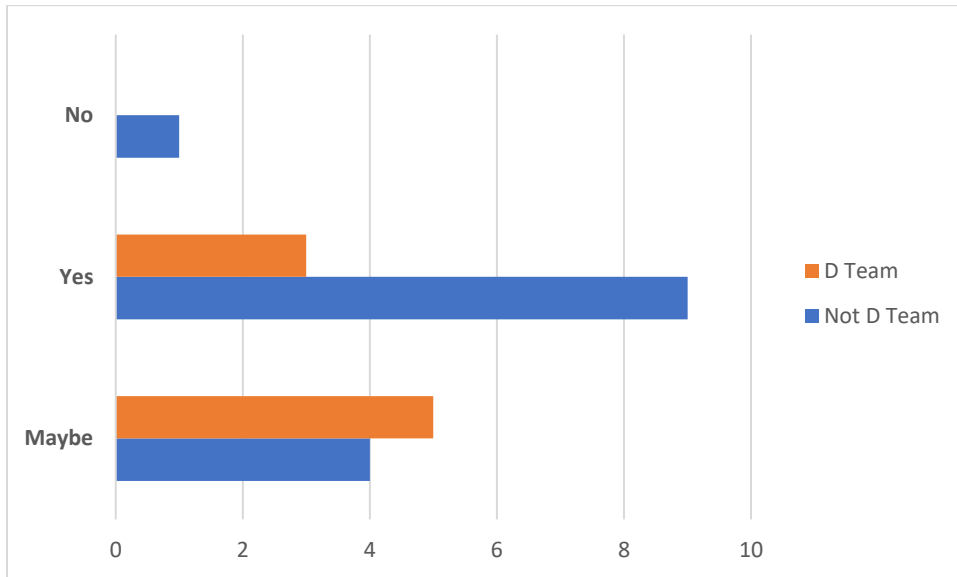

Q17 My coach tells me what I need to work on

ANSWER CHOICES	RESPONSES	
Strongly disagree	0.00%	0
Disagree	0.00%	0
Neither agree nor disagree	0.00%	0
Agree	54.55%	12
Strongly agree	45.45%	10
TOTAL		22