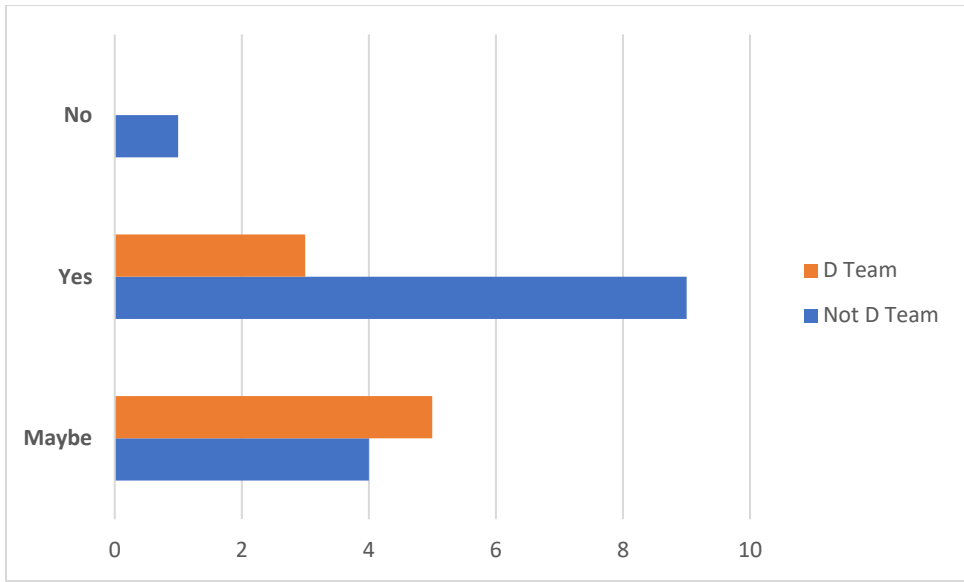

**Q12 I would like a skiing report card?**

ANSWER CHOICES	RESPONSES	
Yes	54.55%	12
No	18.18%	4
Maybe	27.27%	6
<b>TOTAL</b>		<b>22</b>

**Q13 My coach looks happy to be at FF**

ANSWER CHOICES	RESPONSES	
Strongly disagree	0.00%	0
Disagree	0.00%	0
Neither agree nor disagree	4.55%	1
Agree	45.45%	10
Strongly agree	50.00%	11
<b>TOTAL</b>		<b>22</b>