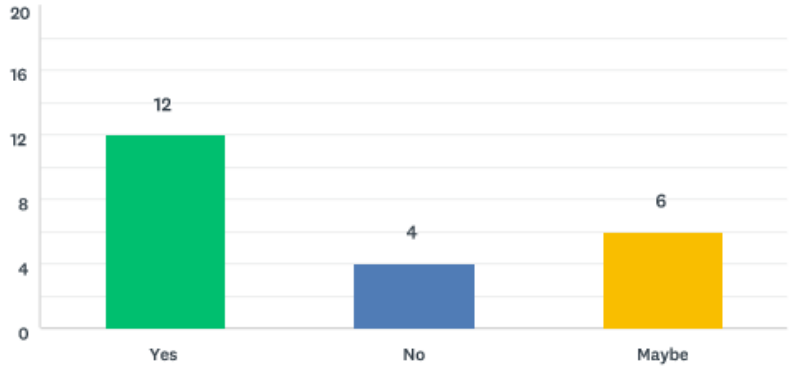

Q12 I would like a skiing report card?