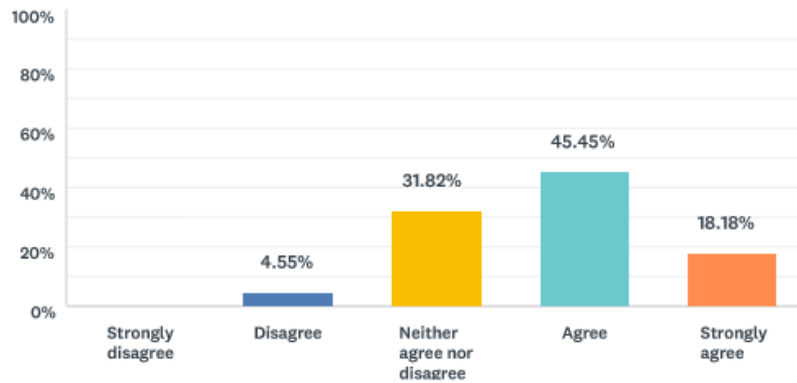

Q20 My coach helps me when I am nervous

ANSWER CHOICES	RESPONSES	
Strongly disagree	0.00%	0
Disagree	4.55%	1
Neither agree nor disagree	31.82%	7
Agree	45.45%	10
Strongly agree	18.18%	4
TOTAL		22