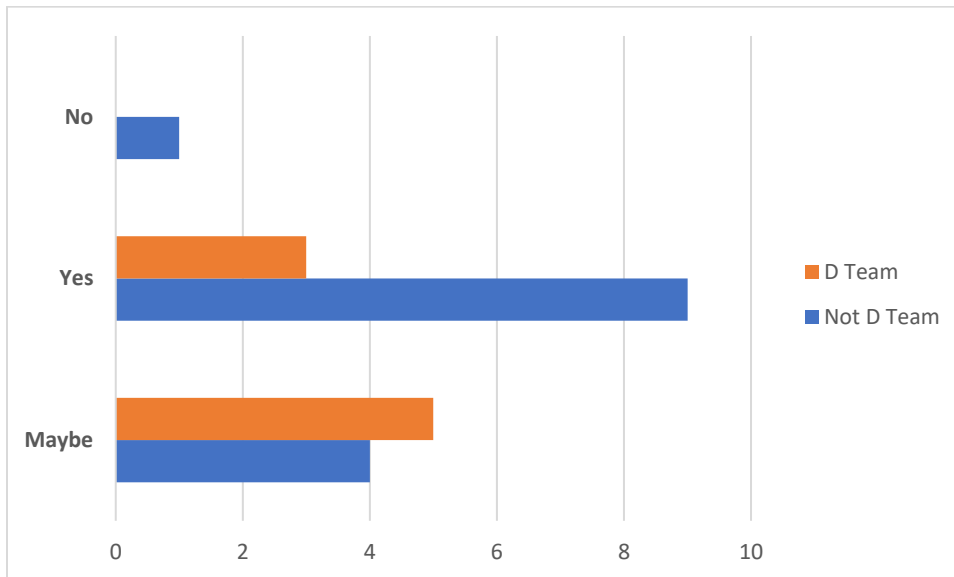

Q18 My coach shows me how to get better

ANSWER CHOICES	RESPONSES	
Strongly disagree	0.00%	0
Disagree	0.00%	0
Neither agree nor disagree	13.64%	3
Agree	59.09%	13
Strongly agree	27.27%	6
TOTAL		22