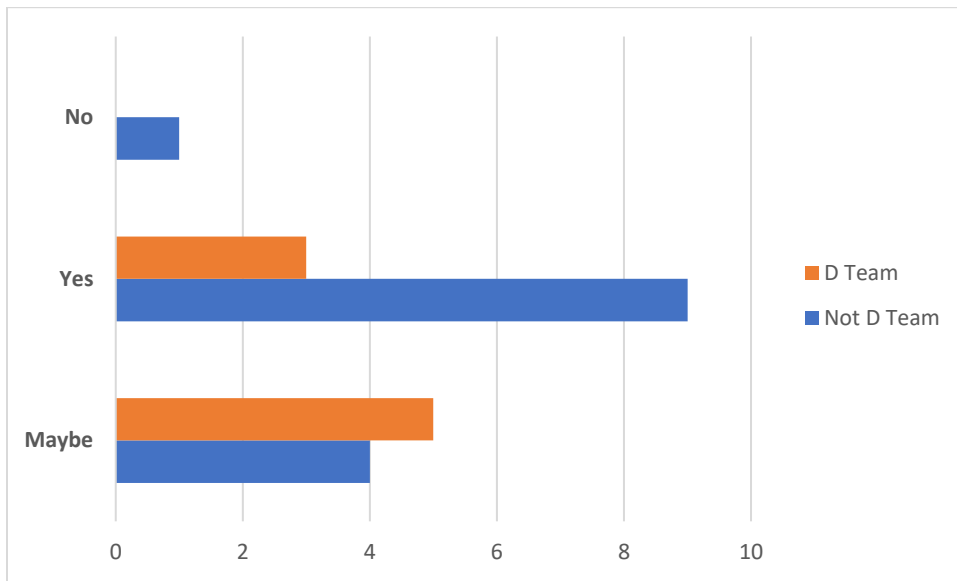

Q23 My coach knows when I am tired

Answered: 22 Skipped: 0

ANSWER CHOICES	RESPONSES	Count
Strongly disagree	0.00%	0
Disagree	0.00%	0
Neither agree nor disagree	18.18%	4
Agree	72.73%	16
Strongly agree	9.09%	2
TOTAL		22