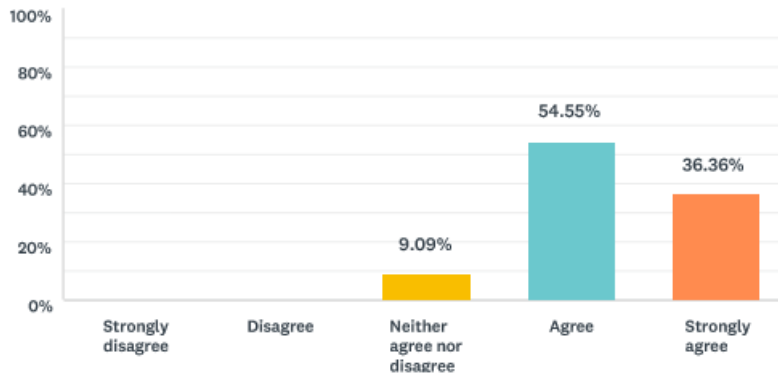

Q22 My coach cheers for me

ANSWER CHOICES	RESPONSES	
Strongly disagree	0.00%	0
Disagree	0.00%	0
Neither agree nor disagree	9.09%	2
Agree	54.55%	12
Strongly agree	36.36%	8
TOTAL		22