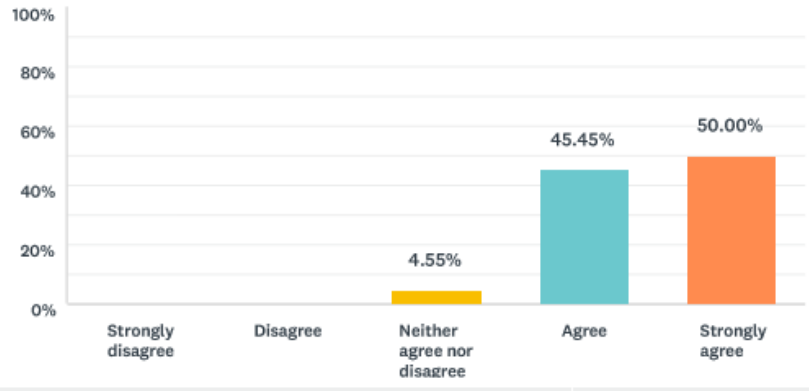

**Q11 I with FF helped me more with (check all of the one's you want)**

ANSWER CHOICES	RESPONSES	
my skiing skills	27.27%	6
boxes and rails	45.45%	10
jumps	63.64%	14
moguls	50.00%	11
competition	50.00%	11
Total Respondents: 22		

**Q12 I would like a skiing report card?**

ANSWER CHOICES	RESPONSES	
Yes	54.55%	12
No	18.18%	4
Maybe	27.27%	6
<b>TOTAL</b>		<b>22</b>

**Q13 My coach looks happy to be at FF**

ANSWER CHOICES	RESPONSES	
Strongly disagree	0.00%	0
Disagree	0.00%	0
Neither agree nor disagree	4.55%	1
Agree	45.45%	10
Strongly agree	50.00%	11
<b>TOTAL</b>		<b>22</b>