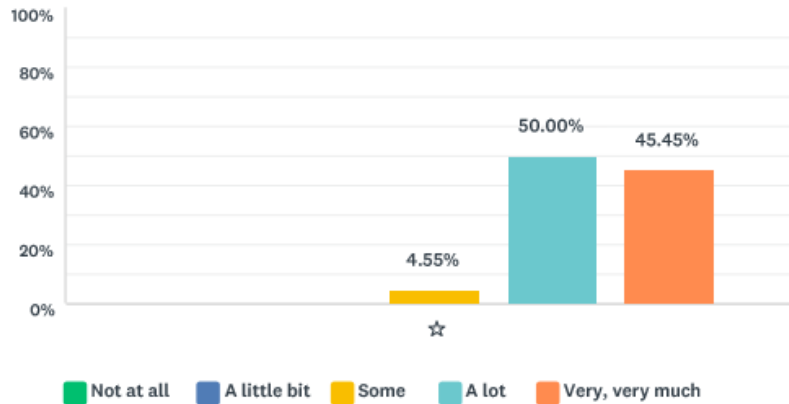

Q27 What I like about FF is spending time with my friends

	NOT AT ALL	A LITTLE BIT	SOME	A LOT	VERY, VERY MUCH	TOTAL	WEIGHTED AVERAGE
☆	0.00% 0	0.00% 0	4.55% 1	50.00% 11	45.45% 10	22	4.41