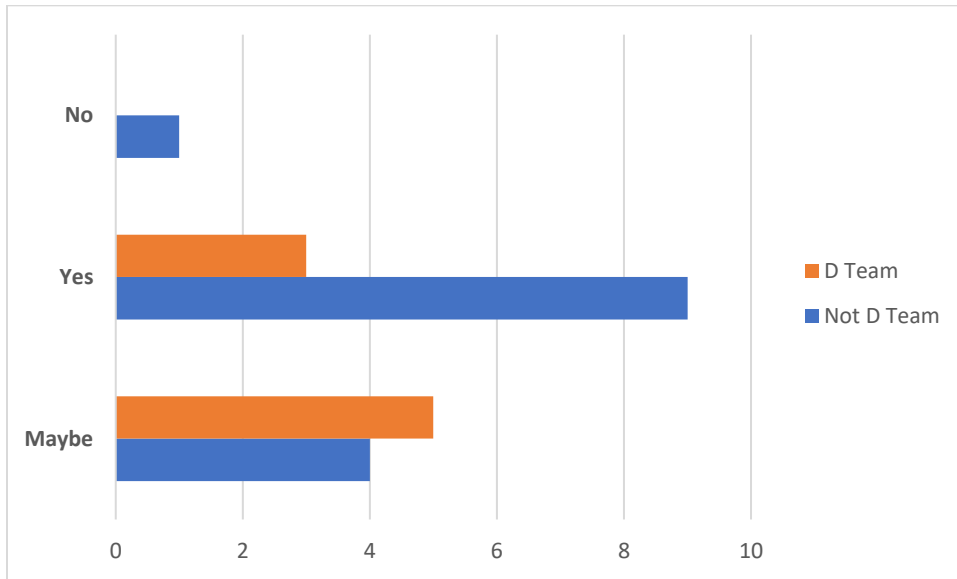

**Q1 I come to Fortune?**

ANSWER CHOICES	RESPONSES	
Only on Saturday	31.82%	7
Only on Sunday	22.73%	5
Both days	45.45%	10
TOTAL		22

**Q2 I am on the D team?**

ANSWER CHOICES	RESPONSES	
Yes	36.36%	8
No	63.64%	14
TOTAL		22

### Q3 My coach spends time teaching me skiing techniques?

	NEVER	RARELY	SOMETIMES	USUALLY	ALWAYS	TOTAL	WEIGHTED AVERAGE
☆	0.00% 0	0.00% 0	13.64% 3	59.09% 13	27.27% 6	22	4.14