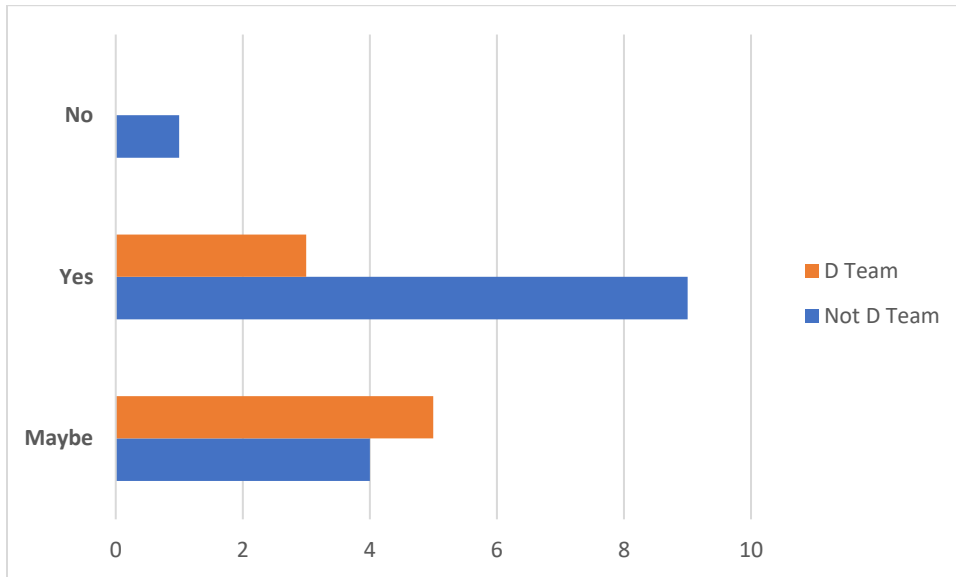

Q19 My coach helps me when I am scared

ANSWER CHOICES	RESPONSES	
Strongly disagree	0.00%	0
Disagree	9.09%	2
Neither agree nor disagree	27.27%	6
Agree	50.00%	11
Strongly agree	13.64%	3
TOTAL		22