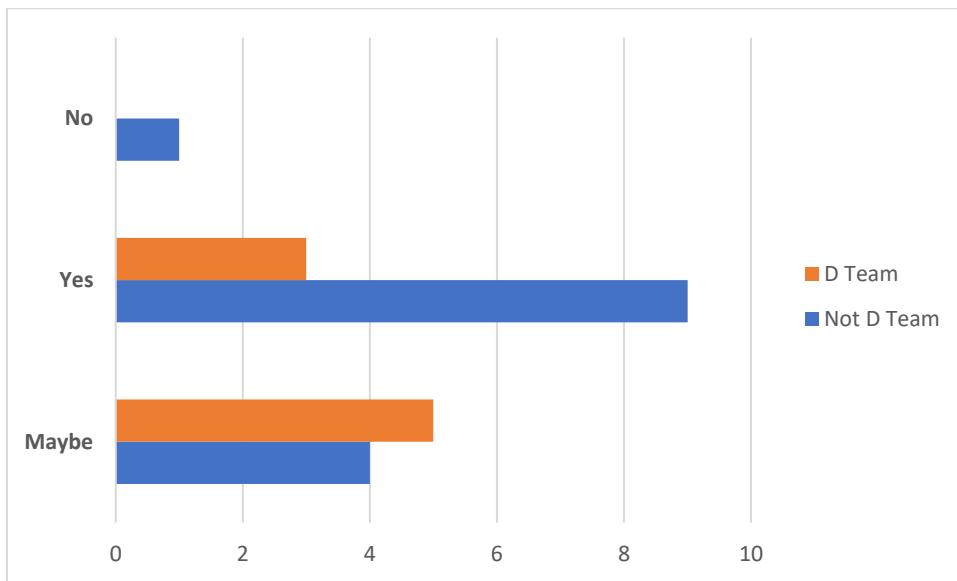

Q6 My coach spends time on moguls

	NEVER	RARELY	SOMETIMES	USUALLY	ALWAYS	TOTAL	WEIGHTED AVERAGE
☆	4.55%	27.27%	22.73%	22.73%	22.73%	22	3.32
	1	6	5	5	5