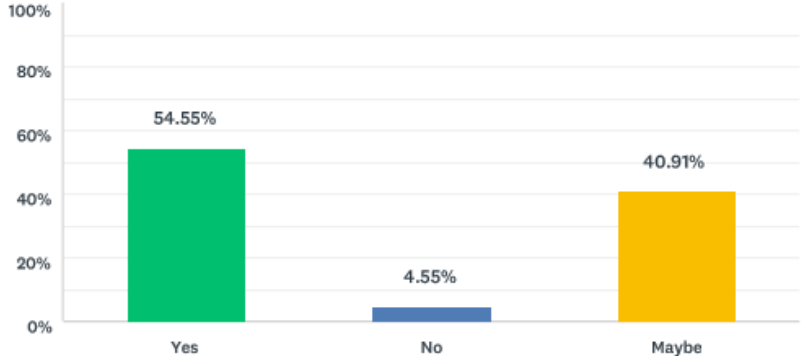

**Q25 I want FF to be**

ANSWER CHOICES	RESPONSES	
A fun club	13.64%	3
A competitive club	9.09%	2
A fun and competitive club	77.27%	17
<b>TOTAL</b>		<b>22</b>

**Q26 I think FF should have a mogul team**

ANSWER CHOICES	RESPONSES	
Yes	54.55%	12
No	4.55%	1
Maybe	40.91%	9
<b>TOTAL</b>		<b>22</b>