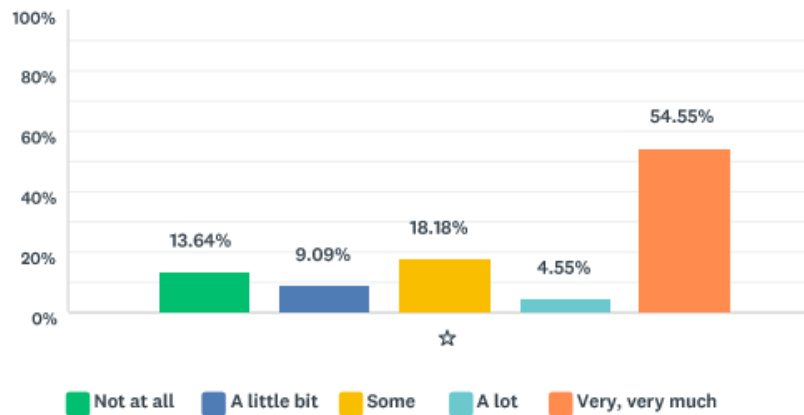

Q28 What I like about FF is learning to be a better park skier

	NOT AT ALL	A LITTLE BIT	SOME	A LOT	VERY, VERY MUCH	TOTAL	WEIGHTED AVERAGE
☆	13.64% 3	9.09% 2	18.18% 4	4.55% 1	54.55% 12	22	3.64