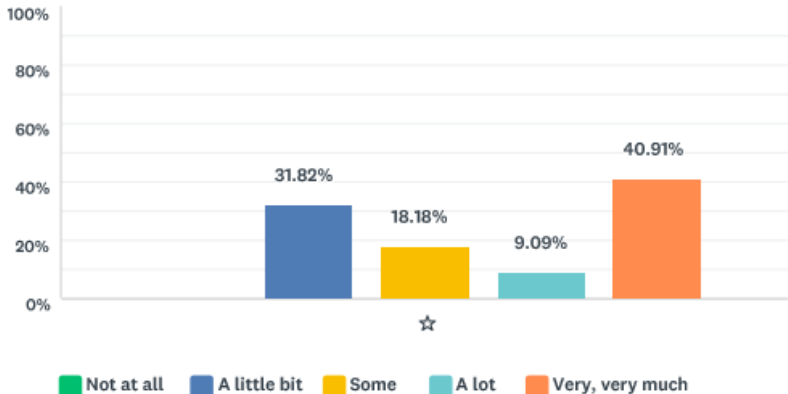

Q29 What I like about FF is learning to be a better mogul skier

	NOT AT ALL	A LITTLE BIT	SOME	A LOT	VERY, VERY MUCH	TOTAL	WEIGHTED AVERAGE
☆	0.00% 0	31.82% 7	18.18% 4	9.09% 2	40.91% 9	22	3.59