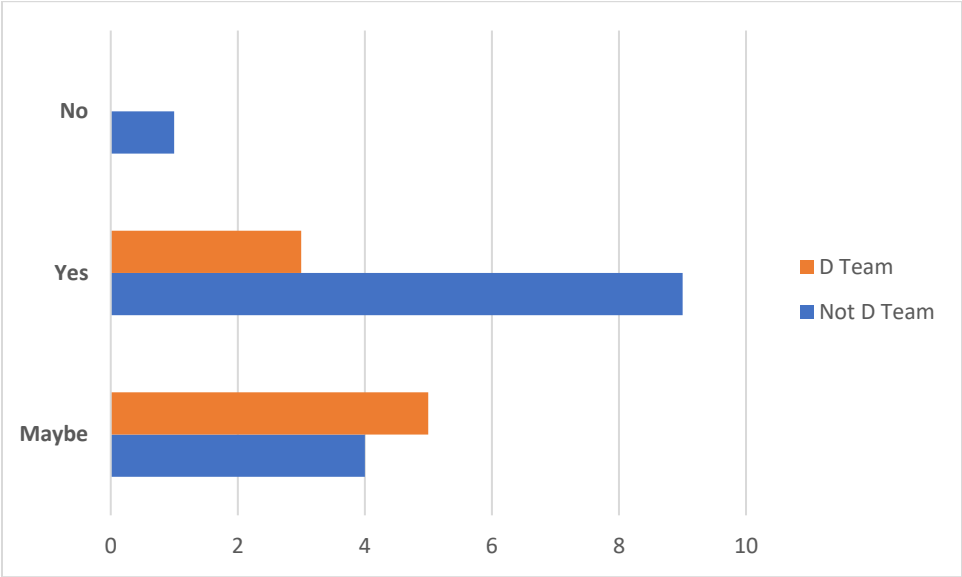

**Q11 I with FF helped me more with (check all of the one's you want)**

ANSWER CHOICES	RESPONSES	
my skiing skills	27.27%	6
boxes and rails	45.45%	10
jumps	63.64%	14
moguls	50.00%	11
competition	50.00%	11
Total Respondents: 22		

**Q12 I would like a skiing report card?**

ANSWER CHOICES	RESPONSES	
Yes	54.55%	12
No	18.18%	4
Maybe	27.27%	6
<b>TOTAL</b>		<b>22</b>

**Q13 My coach looks happy to be at FF**

ANSWER CHOICES	RESPONSES	
Strongly disagree	0.00%	0
Disagree	0.00%	0
Neither agree nor disagree	4.55%	1
Agree	45.45%	10
Strongly agree	50.00%	11
<b>TOTAL</b>		<b>22</b>