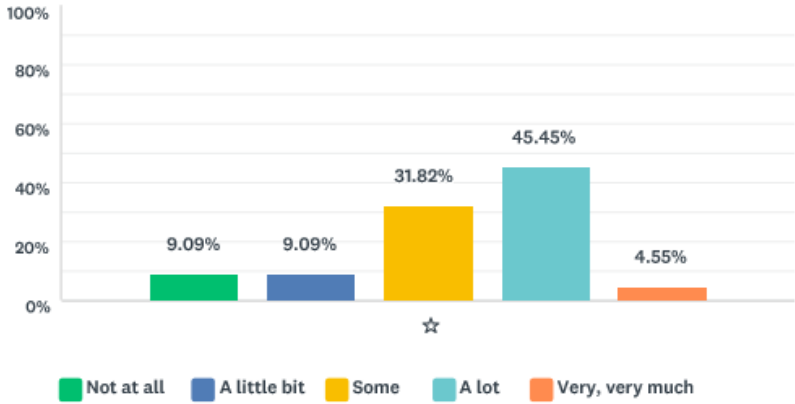

**Q1 I come to Fortune?**

ANSWER CHOICES	RESPONSES	
Only on Saturday	31.82%	7
Only on Sunday	22.73%	5
Both days	45.45%	10
TOTAL		22

**Q2 I am on the D team?**

ANSWER CHOICES	RESPONSES	
Yes	36.36%	8
No	63.64%	14
TOTAL		22

### Q3 My coach spends time teaching me skiing techniques?

	NEVER	RARELY	SOMETIMES	USUALLY	ALWAYS	TOTAL	WEIGHTED AVERAGE
☆	0.00% 0	0.00% 0	13.64% 3	59.09% 13	27.27% 6	22	4.14

### Q4 My coach spends time free skiing

	NEVER	RARELY	SOMETIMES	USUALLY	ALWAYS	TOTAL	WEIGHTED AVERAGE
☆	9.09% 2	13.64% 3	45.45% 10	31.82% 7	0.00% 0	22	3.00

**Q5 What I like about FF is getting ready for competitions**

	NOT AT ALL	A LITTLE BIT	SOME	A LOT	VERY, VERY MUCH	TOTAL	WEIGHTED AVERAGE
☆	9.09% 2	9.09% 2	31.82% 7	45.45% 10	4.55% 1	22	3.27