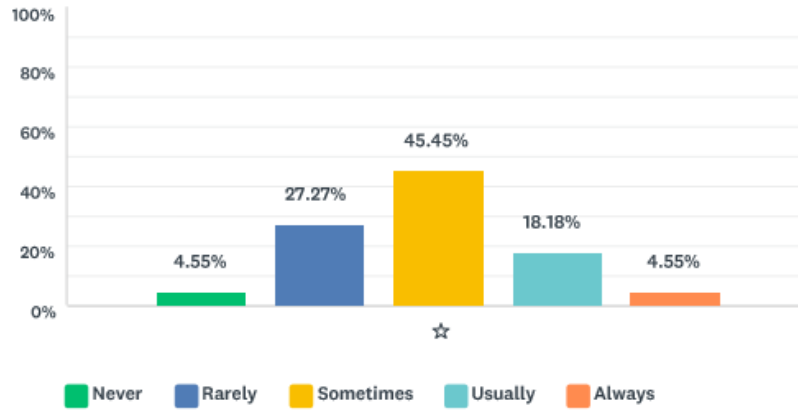

Q9 My coach talks to me at lunch or after training