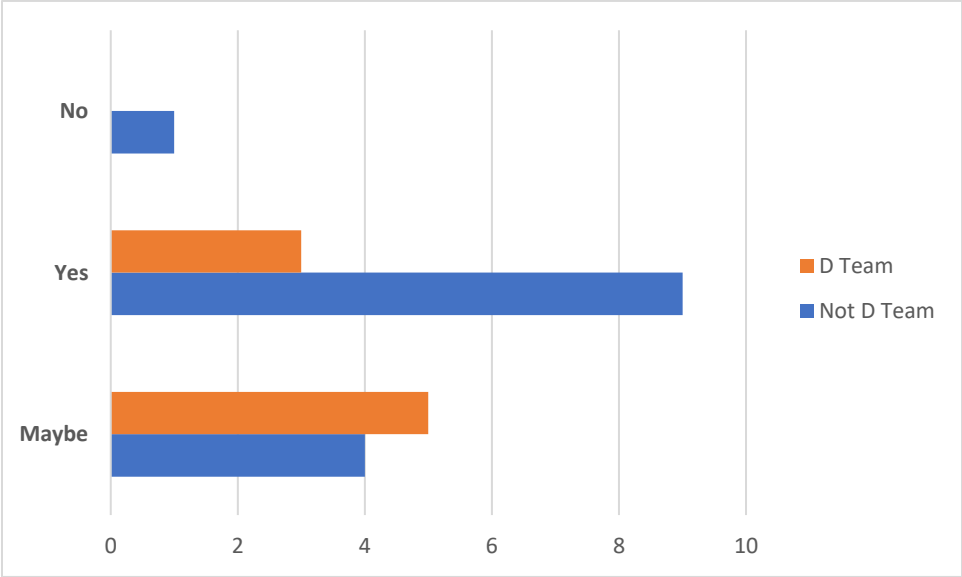

**Q25 I want FF to be**

ANSWER CHOICES	RESPONSES	
A fun club	13.64%	3
A competitive club	9.09%	2
A fun and competitive club	77.27%	17
<b>TOTAL</b>		<b>22</b>

**Q26 I think FF should have a mogul team**

ANSWER CHOICES	RESPONSES	
Yes	54.55%	12
No	4.55%	1
Maybe	40.91%	9
<b>TOTAL</b>		<b>22</b>