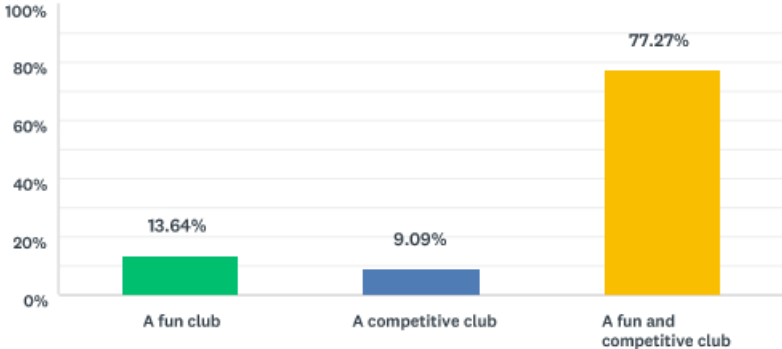

Q25 I want FF to be

ANSWER CHOICES	RESPONSES	
A fun club	13.64%	3
A competitive club	9.09%	2
A fun and competitive club	77.27%	17
TOTAL		22