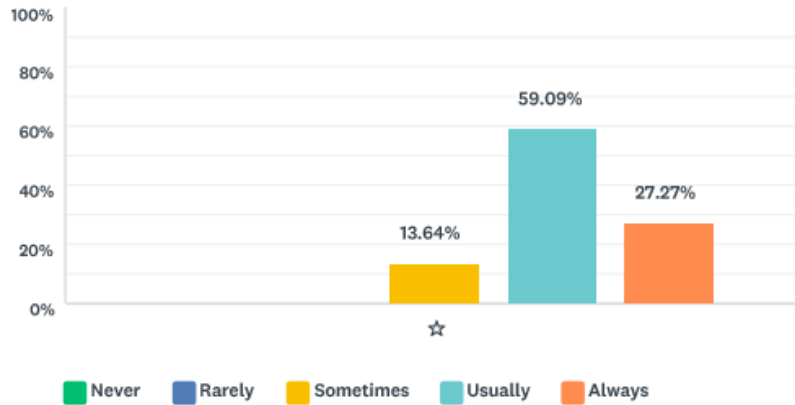

**Q1 I come to Fortune?**

ANSWER CHOICES	RESPONSES	
Only on Saturday	31.82%	7
Only on Sunday	22.73%	5
Both days	45.45%	10
TOTAL		22

**Q2 I am on the D team?**

ANSWER CHOICES	RESPONSES	
Yes	36.36%	8
No	63.64%	14
TOTAL		22

### Q3 My coach spends time teaching me skiing techniques?

	NEVER	RARELY	SOMETIMES	USUALLY	ALWAYS	TOTAL	WEIGHTED AVERAGE
☆	0.00% 0	0.00% 0	13.64% 3	59.09% 13	27.27% 6	22	4.14