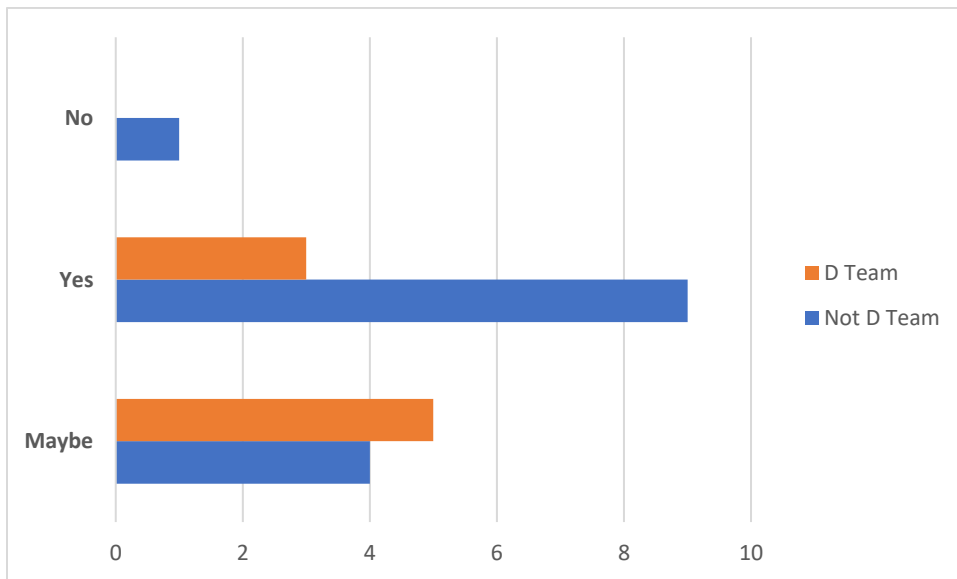

Q24 My coach knows what to do when I get hurt

ANSWER CHOICES	RESPONSES	
Strongly disagree	0.00%	0
Disagree	0.00%	0
Neither agree nor disagree	13.64%	3
Agree	50.00%	11
Strongly agree	36.36%	8
TOTAL		22