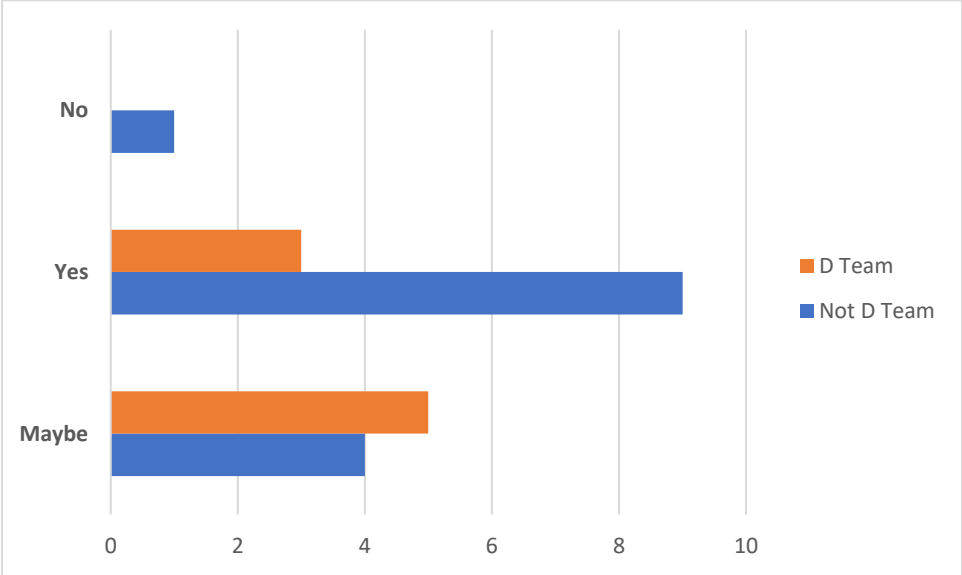

### Q9 My coach talks to me at lunch or after training

	NEVER	RARELY	SOMETIMES	USUALLY	ALWAYS	TOTAL	WEIGHTED AVERAGE
☆	4.55% 1	27.27% 6	45.45% 10	18.18% 4	4.55% 1	22	2.91

**Q10 My coach is on time?**

	NEVER	RARELY	SOMETIMES	USUALLY	ALWAYS	TOTAL	WEIGHTED AVERAGE
☆	0.00%	13.64%	4.55%	36.36%	45.45%	22	4.14
	0	3	1	8	10		