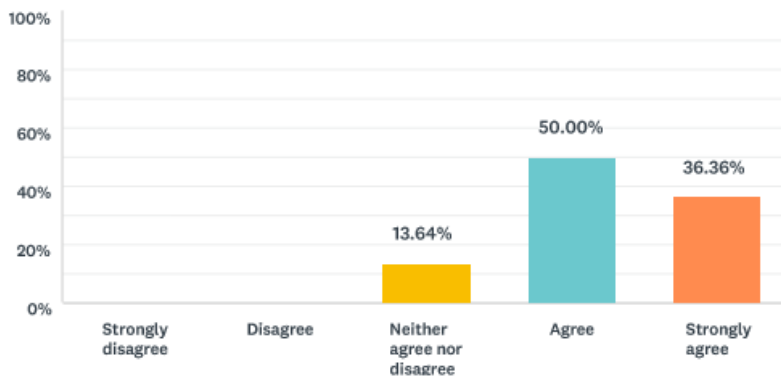

Q24 My coach knows what to do when I get hurt

ANSWER CHOICES	RESPONSES	
Strongly disagree	0.00%	0
Disagree	0.00%	0
Neither agree nor disagree	13.64%	3
Agree	50.00%	11
Strongly agree	36.36%	8
TOTAL		22