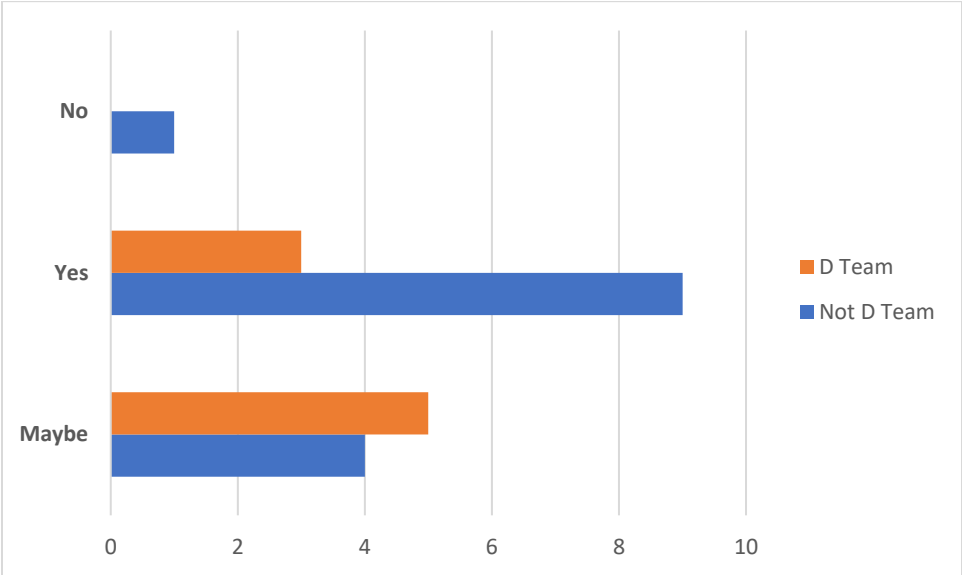

### Q3 My coach spends time teaching me skiing techniques?

	NEVER	RARELY	SOMETIMES	USUALLY	ALWAYS	TOTAL	WEIGHTED AVERAGE
☆	0.00% 0	0.00% 0	13.64% 3	59.09% 13	27.27% 6	22	4.14

### Q4 My coach spends time free skiing

	NEVER	RARELY	SOMETIMES	USUALLY	ALWAYS	TOTAL	WEIGHTED AVERAGE
☆	9.09% 2	13.64% 3	45.45% 10	31.82% 7	0.00% 0	22	3.00

**Q5 What I like about FF is getting ready for competitions**

	NOT AT ALL	A LITTLE BIT	SOME	A LOT	VERY, VERY MUCH	TOTAL	WEIGHTED AVERAGE
☆	9.09% 2	9.09% 2	31.82% 7	45.45% 10	4.55% 1	22	3.27