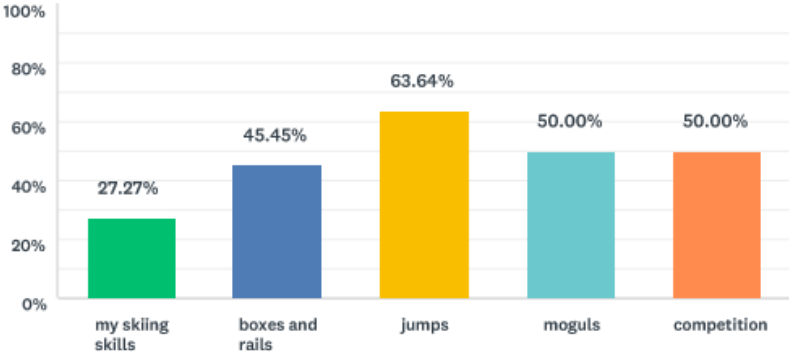

### Q8 My coach spends time on boxes and rails

	NEVER	RARELY	SOMETIMES	USUALLY	ALWAYS	TOTAL	WEIGHTED AVERAGE
☆	9.09%	13.64%	22.73%	36.36%	18.18%	22	3.41
	2	3	5	8	4		

### Q9 My coach talks to me at lunch or after training

	NEVER	RARELY	SOMETIMES	USUALLY	ALWAYS	TOTAL	WEIGHTED AVERAGE
☆	4.55% 1	27.27% 6	45.45% 10	18.18% 4	4.55% 1	22	2.91

**Q10 My coach is on time?**

	NEVER	RARELY	SOMETIMES	USUALLY	ALWAYS	TOTAL	WEIGHTED AVERAGE
☆	0.00%	13.64%	4.55%	36.36%	45.45%	22	4.14
	0	3	1	8	10		

**Q11 I with FF helped me more with (check all of the one's you want)**

ANSWER CHOICES	RESPONSES	
my skiing skills	27.27%	6
boxes and rails	45.45%	10
jumps	63.64%	14
moguls	50.00%	11
competition	50.00%	11
Total Respondents: 22		