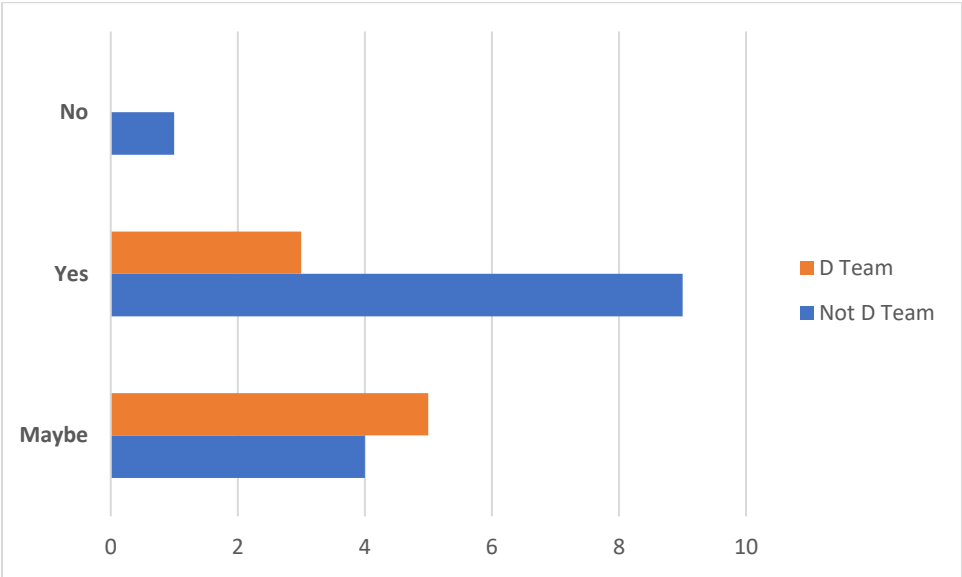

**Q25 I want FF to be**

ANSWER CHOICES	RESPONSES	
A fun club	13.64%	3
A competitive club	9.09%	2
A fun and competitive club	77.27%	17
<b>TOTAL</b>		<b>22</b>

**Q26 I think FF should have a mogul team**

ANSWER CHOICES	RESPONSES	
Yes	54.55%	12
No	4.55%	1
Maybe	40.91%	9
<b>TOTAL</b>		<b>22</b>