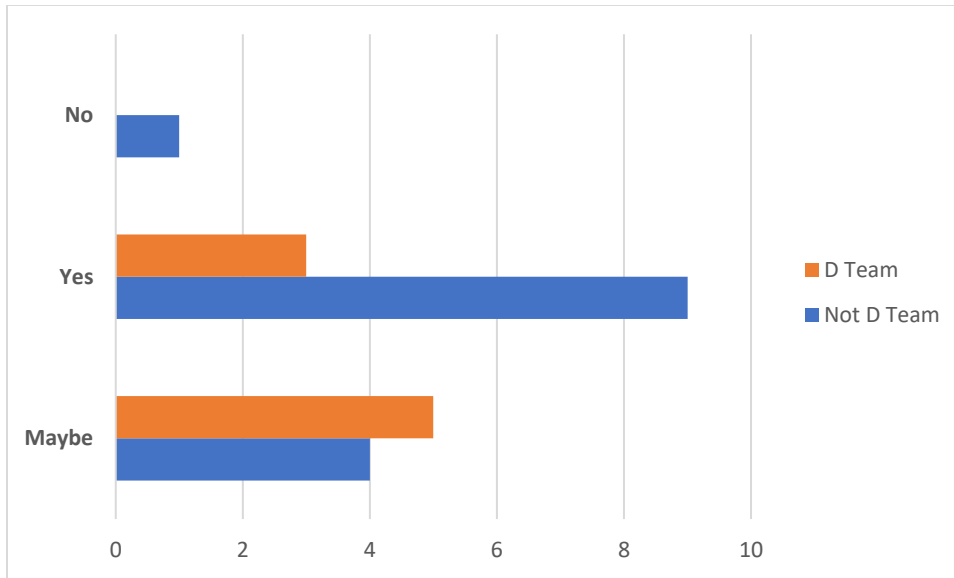

Q7 My coach spends time on jumps

	NEVER	RARELY	SOMETIMES	USUALLY	ALWAYS	TOTAL	WEIGHTED AVERAGE
☆	0.00% 0	0.00% 0	27.27% 6	50.00% 11	22.73% 5	22	3.95