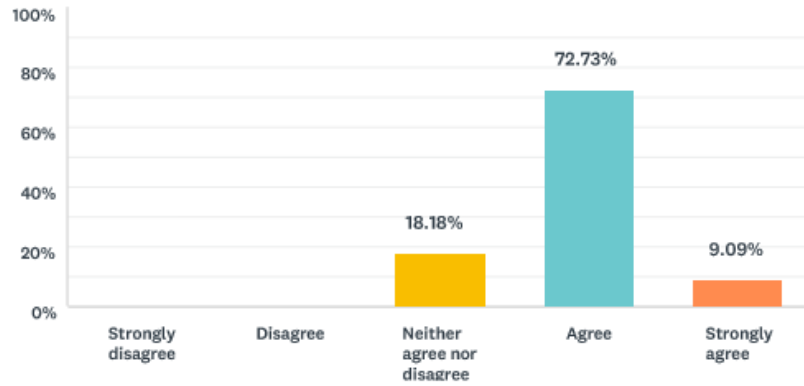

Q23 My coach knows when I am tired

Answered: 22 Skipped: 0

ANSWER CHOICES	RESPONSES	Count
Strongly disagree	0.00%	0
Disagree	0.00%	0
Neither agree nor disagree	18.18%	4
Agree	72.73%	16
Strongly agree	9.09%	2
TOTAL		22