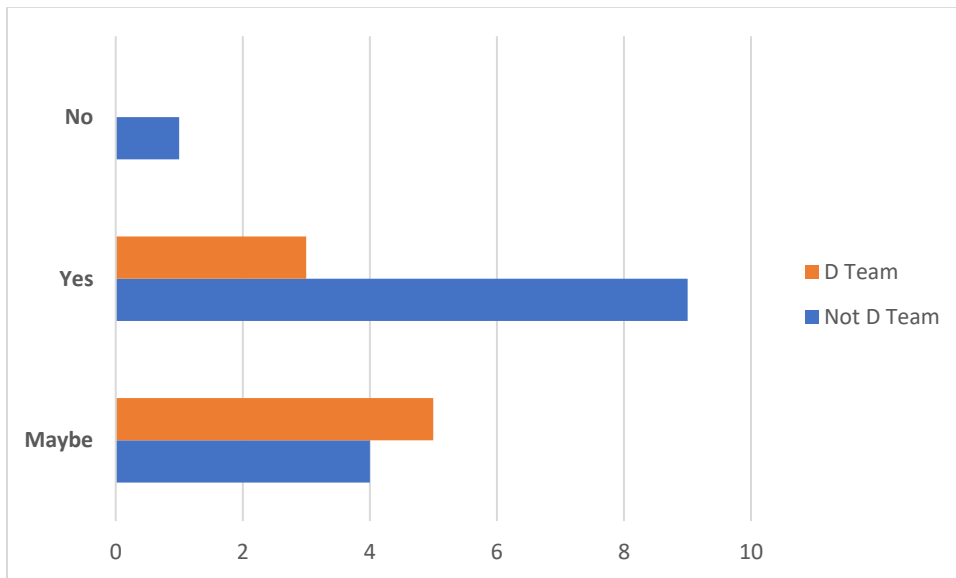

Q20 My coach helps me when I am nervous

ANSWER CHOICES	RESPONSES	
Strongly disagree	0.00%	0
Disagree	4.55%	1
Neither agree nor disagree	31.82%	7
Agree	45.45%	10
Strongly agree	18.18%	4
TOTAL		22