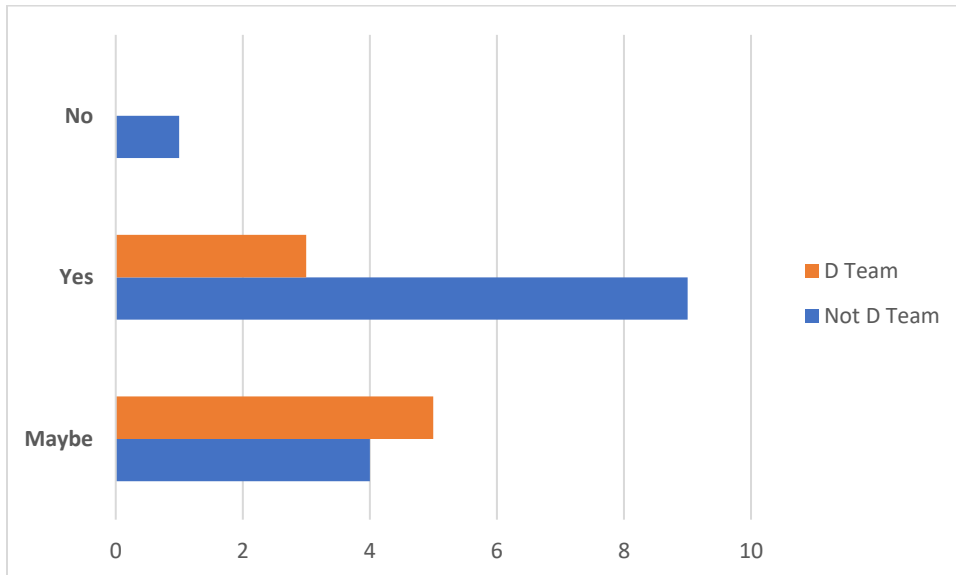

Q21 My coach treats all the kids the same

ANSWER CHOICES	RESPONSES	
Strongly disagree	0.00%	0
Disagree	0.00%	0
Neither agree nor disagree	13.64%	3
Agree	45.45%	10
Strongly agree	40.91%	9
TOTAL		22