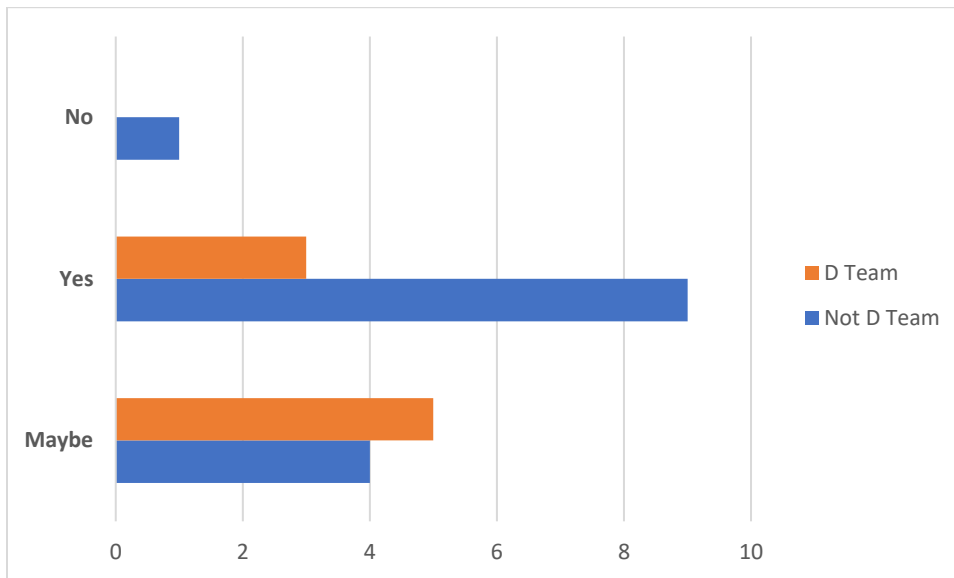

Q15 My coach helps me get better

ANSWER CHOICES	RESPONSES	
Strongly disagree	0.00%	0
Disagree	0.00%	0
Neither agree nor disagree	13.64%	3
Agree	54.55%	12
Strongly agree	31.82%	7
TOTAL		22