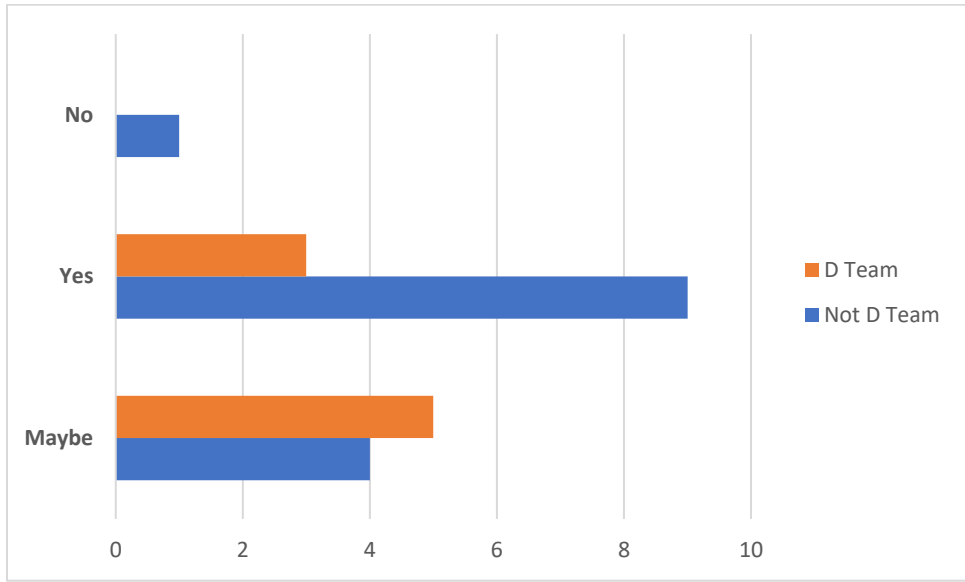

### Q7 My coach spends time on jumps

	NEVER	RARELY	SOMETIMES	USUALLY	ALWAYS	TOTAL	WEIGHTED AVERAGE
☆	0.00% 0	0.00% 0	27.27% 6	50.00% 11	22.73% 5	22	3.95

### Q8 My coach spends time on boxes and rails

	NEVER	RARELY	SOMETIMES	USUALLY	ALWAYS	TOTAL	WEIGHTED AVERAGE
☆	9.09%	13.64%	22.73%	36.36%	18.18%	22	3.41
	2	3	5	8	4		