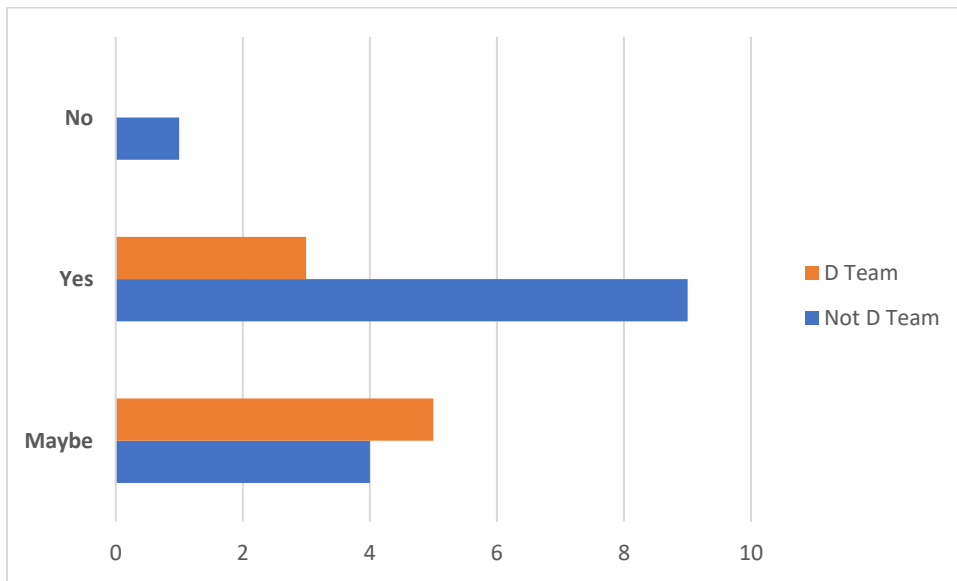

NEVER	RARELY	SOMETIMES	USUALLY	ALWAYS	TOTAL	WEIGHTED AVERAGE
☆	9.09% 2	13.64% 3	45.45% 10	31.82% 7	0.00% 0	22	3.00